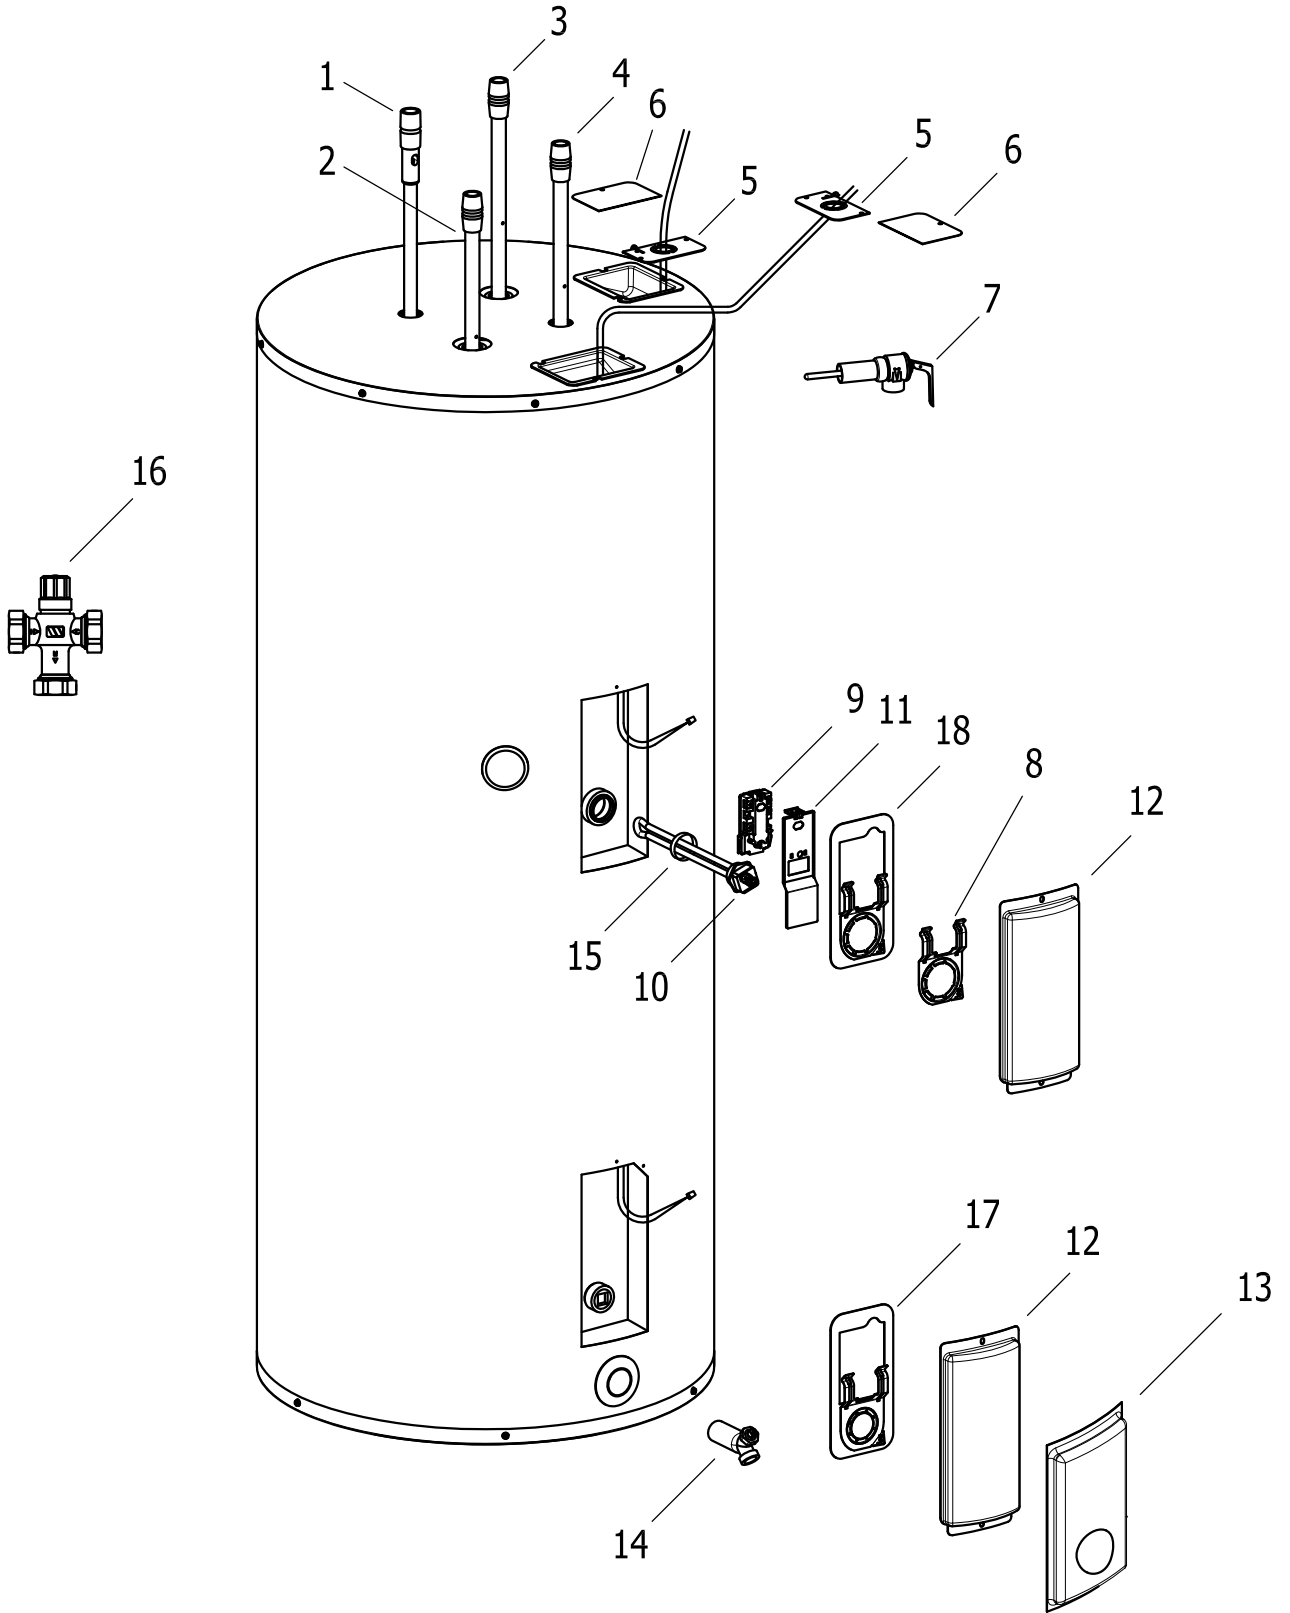

Dimensions and specifications
subject to change without notice.

WARNING
CANCER AND REPRODUCTIVE HARM
WWW.P65WARNINGS.CA.GOV

As required by the state of California Proposition 65.

Item Description	Model	Model	Model
	MS65R*SS	MS80R*SS	MS120R*SS
1 Hot Outlet Anode Magnesium	415-47776-12	415-47776-13	415-47776-19
2 Dip Tube Pump Suction Polypropylene	229-51534-06	229-51534-06	415-51534-18
Polysulfone	229-51534-06	229-51534-06	415-51230-22
3 Dip Tube Collector Return Polypropylene	415-51534-05	415-51534-05	229-51534-17
Polysulfone	415-51534-05	415-51534-05	229-51534-17
4 Dip Tube Cold Water Inlet Polypropylene	415-51230-23	415-51230-23	415-51230-22
Polysulfone	415-51230-23	415-51230-23	415-51230-22
5 Cover Conduit/Ground	243-39451-00	243-39451-00	243-39451-00
6 Cover Junction Box	243-39452-00	243-39452-00	243-39452-00
7 T&P Valve	415-40594-02	415-40594-02	415-40594-02
8 Solar/Thermostat Mounting Bracket	415-50689-00 ¹	415-50689-00 ¹	415-50689-00 ¹
9 Thermostat with High Limit	219-50691-00	219-50691-00	219-50691-00
10 Heating Element 240V/4500W	415-48642-00	415-48642-00	415-48642-00
11 Thermostat Protector	223-40399-00	223-40399-00	223-40399-00
12 Access Cover	243-36618-02	243-36618-02	243-36618-02
13 Access Cover w/Collector Supply Opening	- - -	243-41246-00	243-41246-00
14 Brass Drain Valve	415-42351-02	415-42351-02	415-42351-02
15 Element Gasket	223-34019-00	223-34019-00	223-34019-00
16 ASSE Approved Mixing Valve	239-51778-00	239-51778-00	239-51778-00
17 Solar Bracket	243-51282-01 ²	243-51282-01 ²	243-51282-01 ²
18 Solar/Thermostat Mounting Bracket	243-51282-02 ²	243-51282-02 ²	243-51282-02 ²