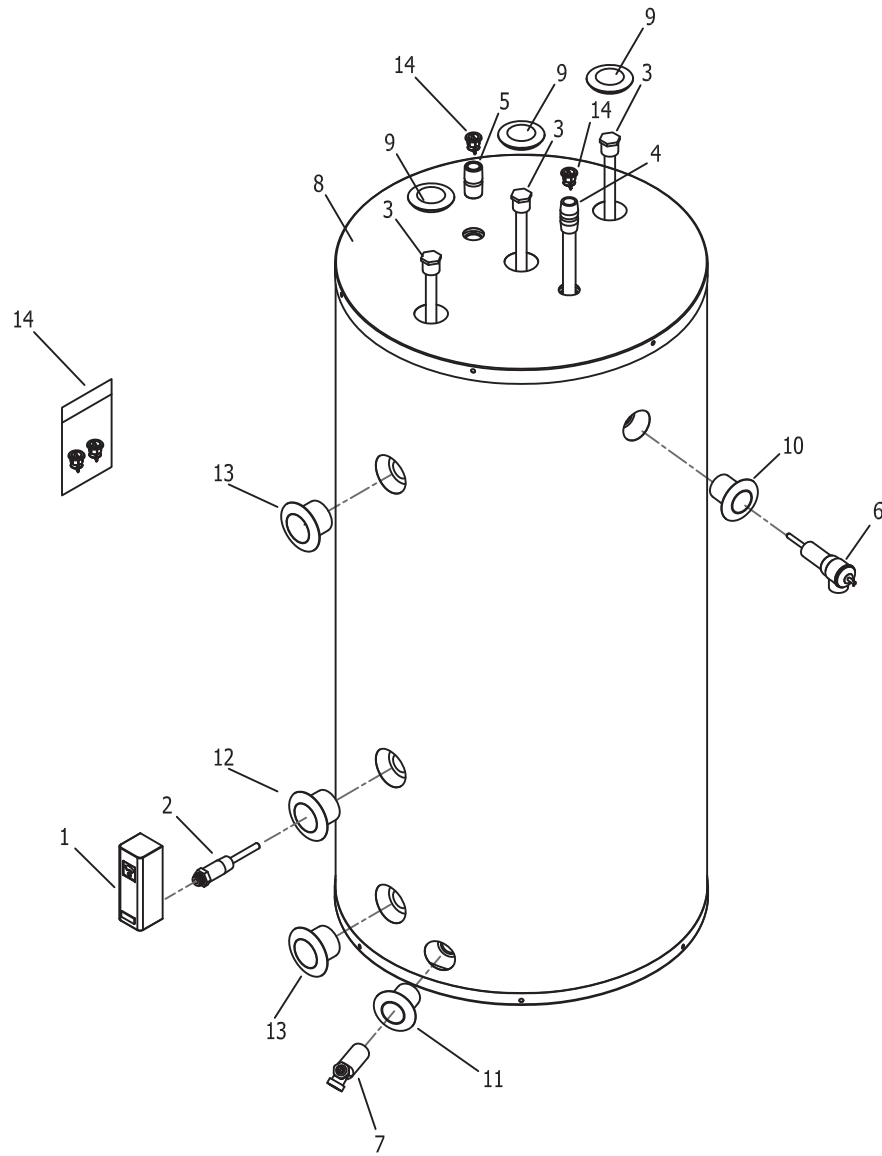

Item	Description	Model	Model	Model	Model	Model	Model
		SW-2-40-L	SW-2-50-L	SW-2-120-L	SW-65C-5	SW-80C-5	SW-120C-5
1	Aquastat	243-44416-00	243-44416-00	243-44416-00	243-44416-00	243-44416-00	243-44416-00
2	Aquastat Well	233-43315-00	233-43315-00	233-43315-00	233-43315-00	233-43315-00	233-43315-00
3	Anode-Hex Plug type (aluminum)#	224-47783-08	224-47783-08	224-38508-07	224-38508-07	224-38508-07	224-38508-07
	Anode-Hex Plug type (A420 Aluminum)#	224-49559-04	224-49559-04	N/A	N/A	N/A	N/A
4	Cold Water Inlet Dip Tube (PEX)	229-51230-02*	229-51230-02*	229-43632-04*	229-43632-01	229-43632-01	229-43632-04
5	Hot Water Outlet Nipple	N/A	N/A	229-50053-02	229-50053-04	229-50053-04	229-50053-02
6	T&P Relief Valve	230-40594-02	230-40594-02	230-40594-03	230-33630-04	230-33630-04	230-33630-04
7	Brass Drain Valve	265-42351-02	265-42351-02	265-42351-02	265-42351-02	265-42351-02	265-42351-02
8	Jacket Head	239-51393-02	239-51393-03	239-51393-04	239-51392-02	239-51393-01	239-51393-04
9	Hole Closure	239-31547-02	239-31547-02	239-31547-02	239-31547-02	239-31547-02	239-31547-02
10	Escutcheon 2"	239-41337-00	239-41337-00	239-41337-00	239-81470-02	239-81470-02	239-81470-02
11	Escutcheon 2"	239-41337-00	239-41337-00	239-41337-00	239-41337-00	239-41337-00	239-41337-00
12	Escutcheon 2"	239-41337-00	239-41337-00	239-41337-00	239-41414-00	239-41414-00	239-41414-00
13	Escutcheon Coil Fitting	239-47978-00	239-47978-00	239-47978-00	239-47978-00	239-47978-00	239-47978-00
14	Heat Trap Kit (Inlet & Outlet)	265-51572-00	265-51572-00	N/A	N/A	N/A	N/A