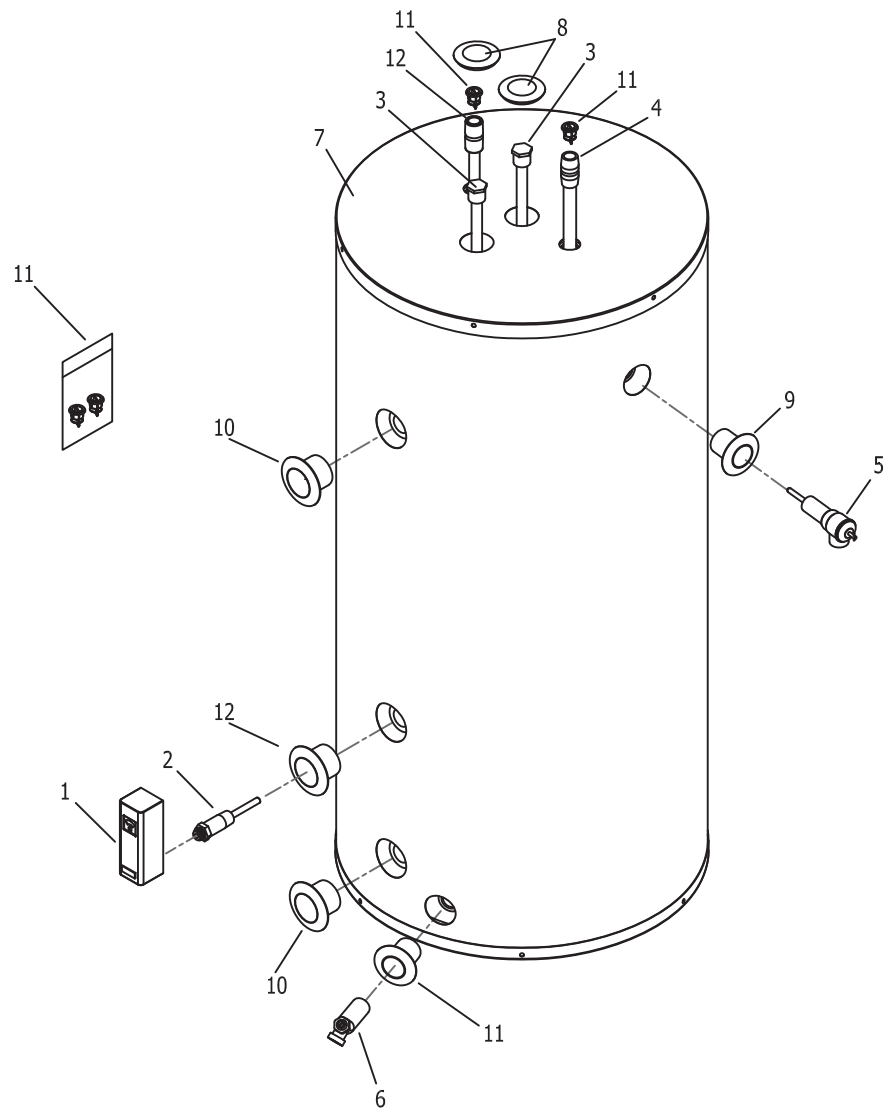

As required by the state of California Proposition 65.

Item	Description	Model	Model	Model	Model
		SW-2-30-L	SW-2-40R-L	SW-2-50R-L	SW-2-65-L
1	Aquastat	243-44416-00	243-44416-00	243-44416-00	243-44416-00
2	Aquastat Well	233-43315-00	233-43315-00	233-43315-00	233-43315-00
3	Anode-Hex Plug type (aluminum)#	224-38508-07	224-38508-07	224-38508-01	224-38508-07
	Anode-Hex Plug type (A420 Aluminum)#	224-49559-04	224-49559-04	224-49559-04	224-49559-04
4	Cold Water Inlet Dip Tube (PEX)	229-51230-02*	229-51230-16*	229-51230-06*	229-51230-10*
5	T&P Relief Valve	230-40594-02	230-40594-02	230-40594-02	230-40594-02
6	Brass Drain Valve	265-42351-02	265-42351-02	265-42351-02	265-42351-02
7	Jacket Head	243-53408-00	243-53408-00	243-53408-00	243-53408-00
8	Hole Closure	239-31547-02	239-31547-02	239-31547-02	239-31547-02
9	Escutcheon 2"	239-41337-00	239-41337-00	239-41337-00	239-41337-00
10	Escutcheon Coil Fitting	239-47978-00	239-47978-00	239-47978-00	239-47978-00
11	Heat Trap Kit (Inlet & Outlet)	265-51572-00	265-51572-00	265-51572-00	265-51572-00
12	Hot Water Outlet Anode (Aluminum)	224-32999-07	224-32999-13	224-32999-07	224-32999-07

# Anode may need to be cut to length

Item	Description	Model	Model
		SW-2-80-L	SW-2-120-L
1	Aquastat	243-44416-00	243-44416-00
2	Aquastat Well	233-43315-00	233-43315-00
3	Anode-Hex Plug type (aluminum)#	224-38508-07	224-38508-07
	Anode-Hex Plug type (A420 Aluminum)#	224-49559-04	N/A
4	Cold Water Inlet Dip Tube (PEX)	229-51230-10*	229-43632-04
5	T&P Relief Valve	230-40594-02	230-40594-03
6	Brass Drain Valve	265-42351-02	265-42351-02
7	Jacket Head	243-53410-00	243-53505-00
8	Hole Closure	239-31547-02	239-31547-02
9	Escutcheon 2"	239-41337-00	239-41337-00
10	Escutcheon Coil Fitting	239-47978-00	239-47978-00
11	Heat Trap Kit (Inlet & Outlet)	265-51572-00	N/A
12	Hot Water Outlet Anode (Aluminum)	224-32999-07	224-45036-01