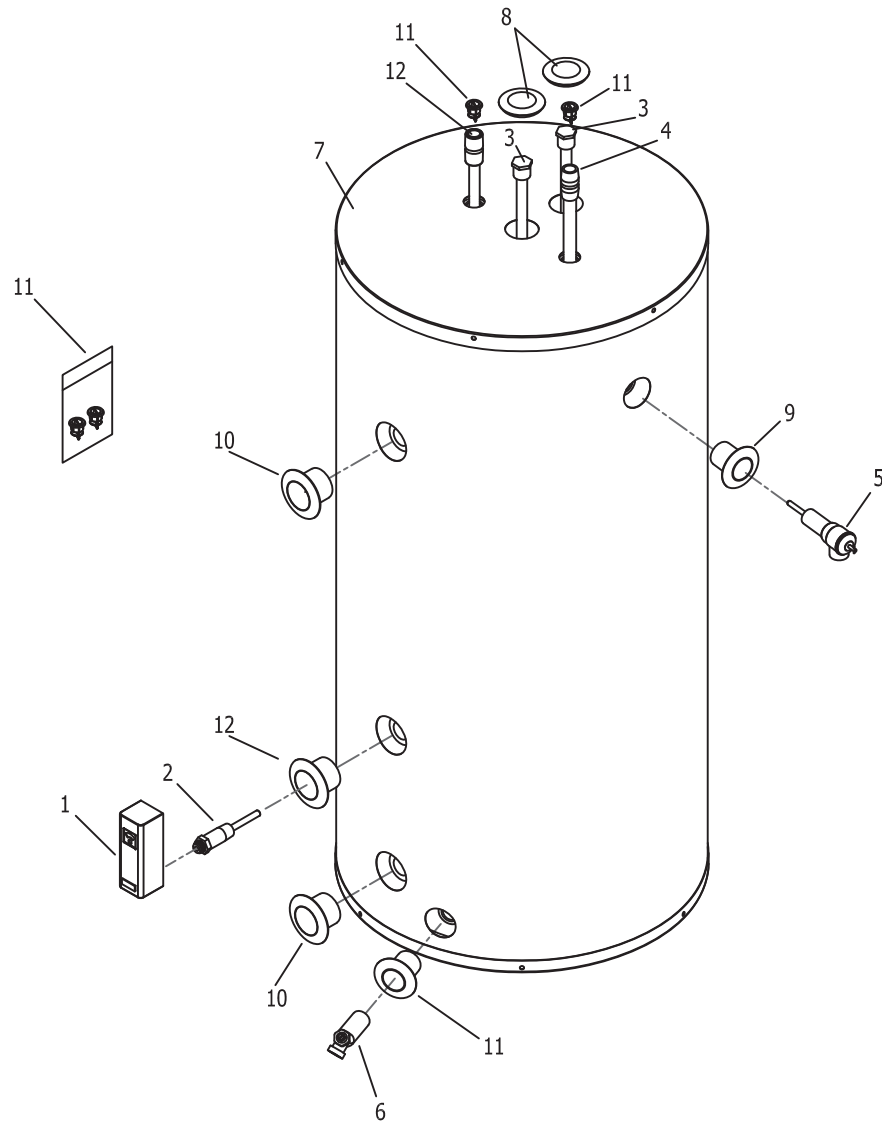

As required by the state of California Proposition 65.

Item	Description	Model	Model	Model	Model
		SW-2-30-L	SW-2-40R-L	SW-2-50R-L	SW-2-65-L
1	Aquastat	243-44416-00	243-44416-00	243-44416-00	243-44416-00
2	Aquastat Well	233-43315-00	233-43315-00	233-43315-00	233-43315-00
3	Anode-Hex Plug type (aluminum)#	224-38508-07	224-38508-07	224-38508-01	224-38508-07
	Anode-Hex Plug type (A420 Aluminum)#	224-49559-04	224-49559-04	224-49559-04	224-49559-04
4	Cold Water Inlet Dip Tube (PEX)	229-51230-02*	229-51230-16*	229-51230-06*	229-51230-10*
5	T&P Relief Valve	230-40594-02	230-40594-02	230-40594-02	230-40594-02
6	Brass Drain Valve	265-42351-02	265-42351-02	265-42351-02	265-42351-02
7	Jacket Head	243-53408-00	243-53408-00	243-53408-00	243-53408-00
8	Hole Closure	239-31547-02	239-31547-02	239-31547-02	239-31547-02
9	Escutcheon 2"	239-41337-00	239-41337-00	239-41337-00	239-41337-00
10	Escutcheon Coil Fitting	239-47978-00	239-47978-00	239-47978-00	239-47978-00
11	Heat Trap Kit (Inlet & Outlet)	265-51572-00	265-51572-00	265-51572-00	265-51572-00
12	Hot Water Outlet Anode (Aluminum)	224-32999-07	224-32999-13	224-32999-07	224-32999-07

# Anode may need to be cut to length

Item	Description	Model	Model
		SW-2-80-L	SW-2-120-L
1	Aquastat	243-44416-00	243-44416-00
2	Aquastat Well	233-43315-00	233-43315-00
3	Anode-Hex Plug type (aluminum)#	224-38508-07	224-38508-07
	Anode-Hex Plug type (A420 Aluminum)#	224-49559-04	N/A
4	Cold Water Inlet Dip Tube (PEX)	229-51230-10*	229-43632-04
5	T&P Relief Valve	230-40594-02	230-40594-03
6	Brass Drain Valve	265-42351-02	265-42351-02
7	Jacket Head	243-53410-00	243-53505-00
8	Hole Closure	239-31547-02	239-31547-02
9	Escutcheon 2"	239-41337-00	239-41337-00
10	Escutcheon Coil Fitting	239-47978-00	239-47978-00
11	Heat Trap Kit (Inlet & Outlet)	265-51572-00	N/A
12	Hot Water Outlet Anode (Aluminum)	224-32999-07	224-45036-01