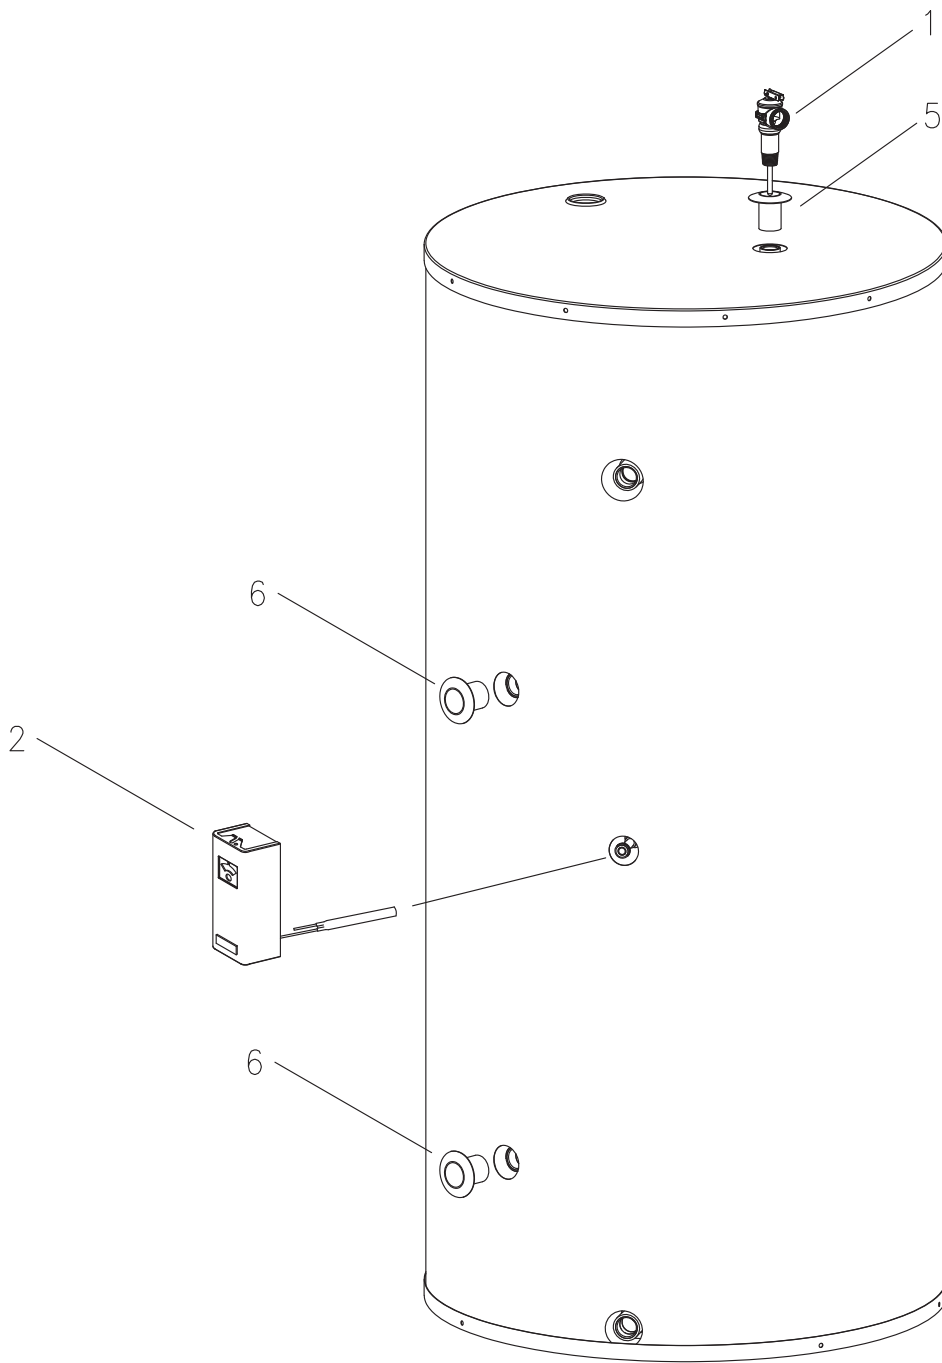

**WARNING**  
CANCER AND REPRODUCTIVE HARM  
[WWW.P65WARNINGS.CA.GOV](http://WWW.P65WARNINGS.CA.GOV)

As required by the state of California Proposition 65.

Item	Description	Model	Model	Model	Model
		SS-30-L	SS-40-L	SS-50-L	SS-75-L
1	T&P Relief Valve	230-40594-02	230-40594-02	230-40594-02	230-40594-02
2	Aquastat	233-43381-00	233-43381-00	233-43381-00	233-43381-00
3	Drain Valve	227-48070-01	227-48070-01	227-48070-01	227-48070-01
4	Diptube	229-52964-01	229-52964-02	229-52964-03	229-52964-04
5	T&P/Drain Escutcheon	239-52963-00	239-52963-00	239-52963-00	239-52963-00
6	Coil Fitting Escutcheon	239-52966-00	239-52966-00	239-52966-00	239-52966-00

Item	Description	Model
		SS-120-L
1	T&P Relief Valve	230-40594-02
2	Aquastat	233-43381-00
3	Drain Valve	N/A
4	Diptube	N/A
5	T&P/Drain Escutcheon	239-52963-00
6	Coil Fitting Escutcheon	239-52966-00