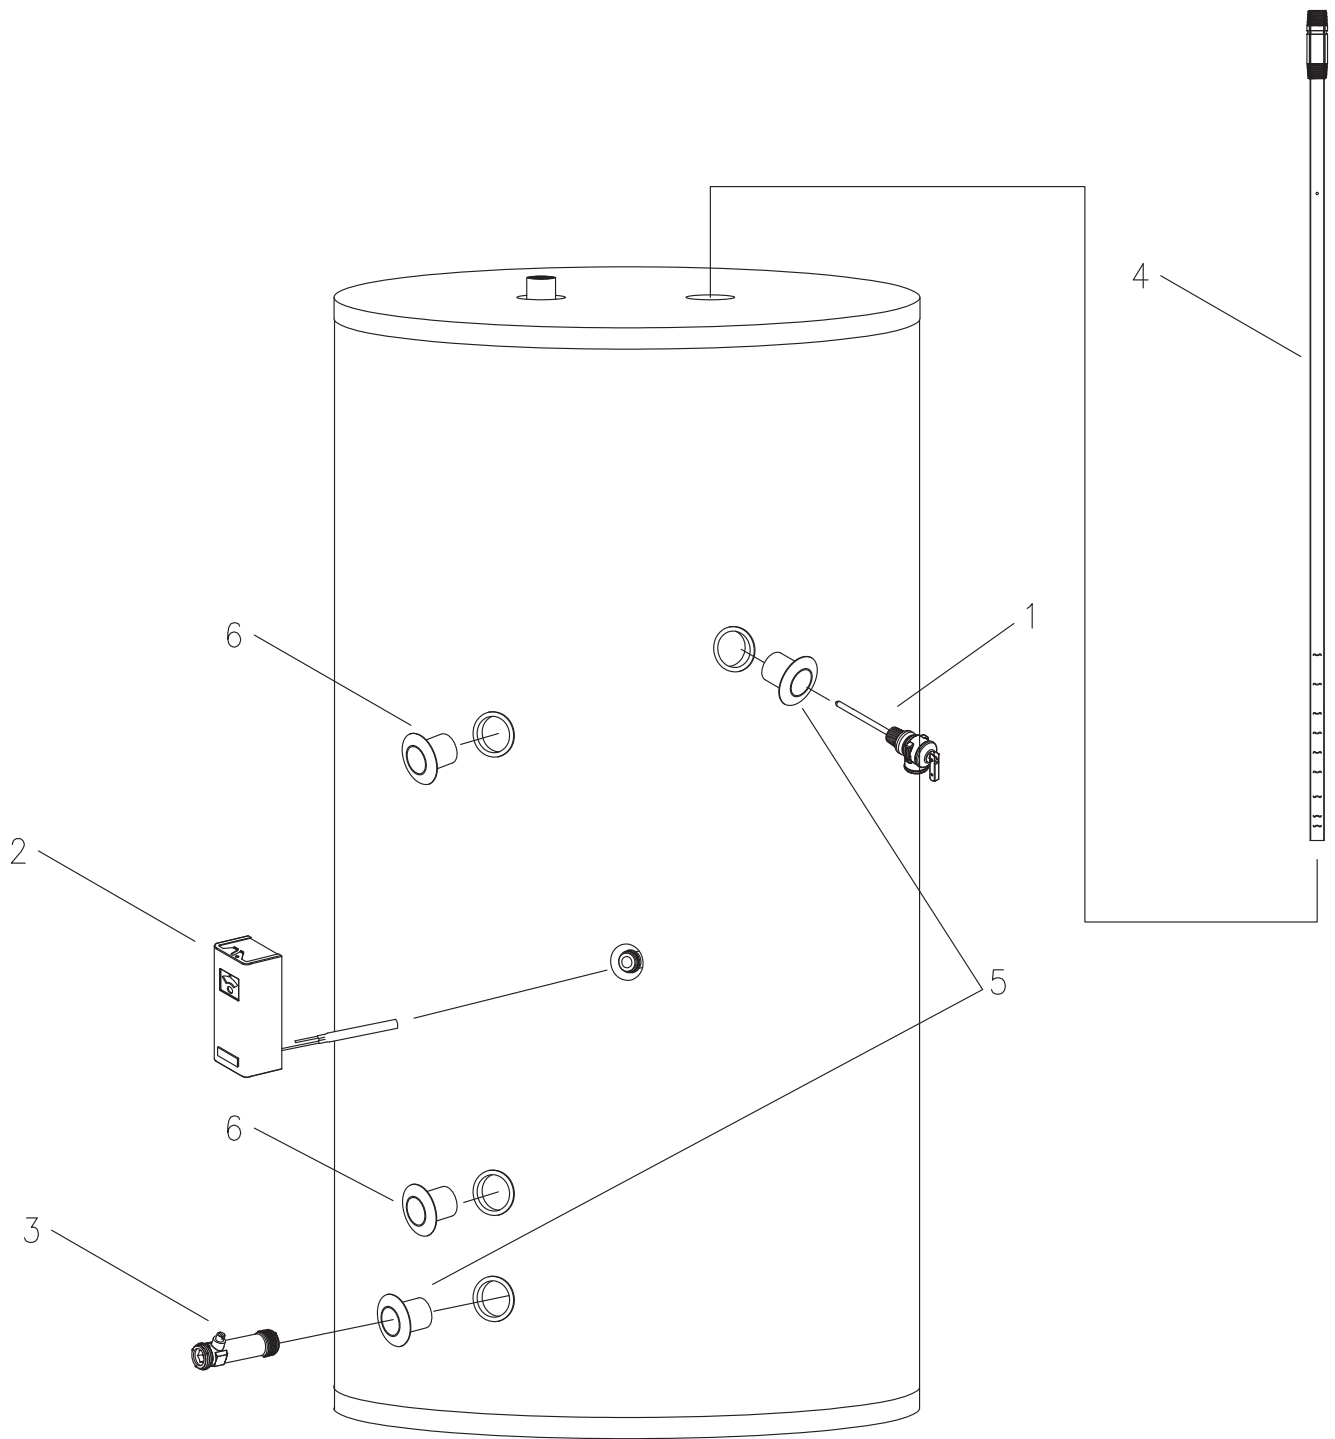

**BRADFORD WHITE**<sup>®</sup>  
W A T E R H E A T E R S

**INDIRECT WATER HEATER  
REPLACEMENT PARTS LIST**

**PowerStor Series<sup>™</sup> SS  
Single-Wall Indirect Water Heater Models**

**SS-(30,40,50,75,120)-L**

Includes Hydrojet<sup>®</sup>  
Total Performance System

***Effective: April, 2018  
ECO 8105***

**NOTE: BOTH MODEL AND SERIAL  
NUMBERS ARE REQUIRED FOR  
ORDERING REPLACEMENT PARTS**

Dimensions and specifications  
subject to change without notice.

**WARNING**  
CANCER AND REPRODUCTIVE HARM  
[WWW.P65WARNINGS.CA.GOV](http://WWW.P65WARNINGS.CA.GOV)

As required by the state of California Proposition 65.

Item	Description	Model	Model	Model	Model
		SS-30-L	SS-40-L	SS-50-L	SS-75-L
1	T&P Relief Valve	230-40594-02	230-40594-02	230-40594-02	230-40594-02
2	Aquastat	233-43381-00	233-43381-00	233-43381-00	233-43381-00
3	Drain Valve	227-48070-01	227-48070-01	227-48070-01	227-48070-01
4	Diptube	229-52964-01	229-52964-02	229-52964-03	229-52964-04
5	T&P/Drain Escutcheon	239-52963-00	239-52963-00	239-52963-00	239-52963-00
6	Coil Fitting Escutcheon	239-52966-00	239-52966-00	239-52966-00	239-52966-00

Item	Description	Model
		SS-120-L
1	T&P Relief Valve	230-40594-02
2	Aquastat	233-43381-00
3	Drain Valve	N/A
4	Diptube	N/A
5	T&P/Drain Escutcheon	239-52963-00
6	Coil Fitting Escutcheon	239-52966-00