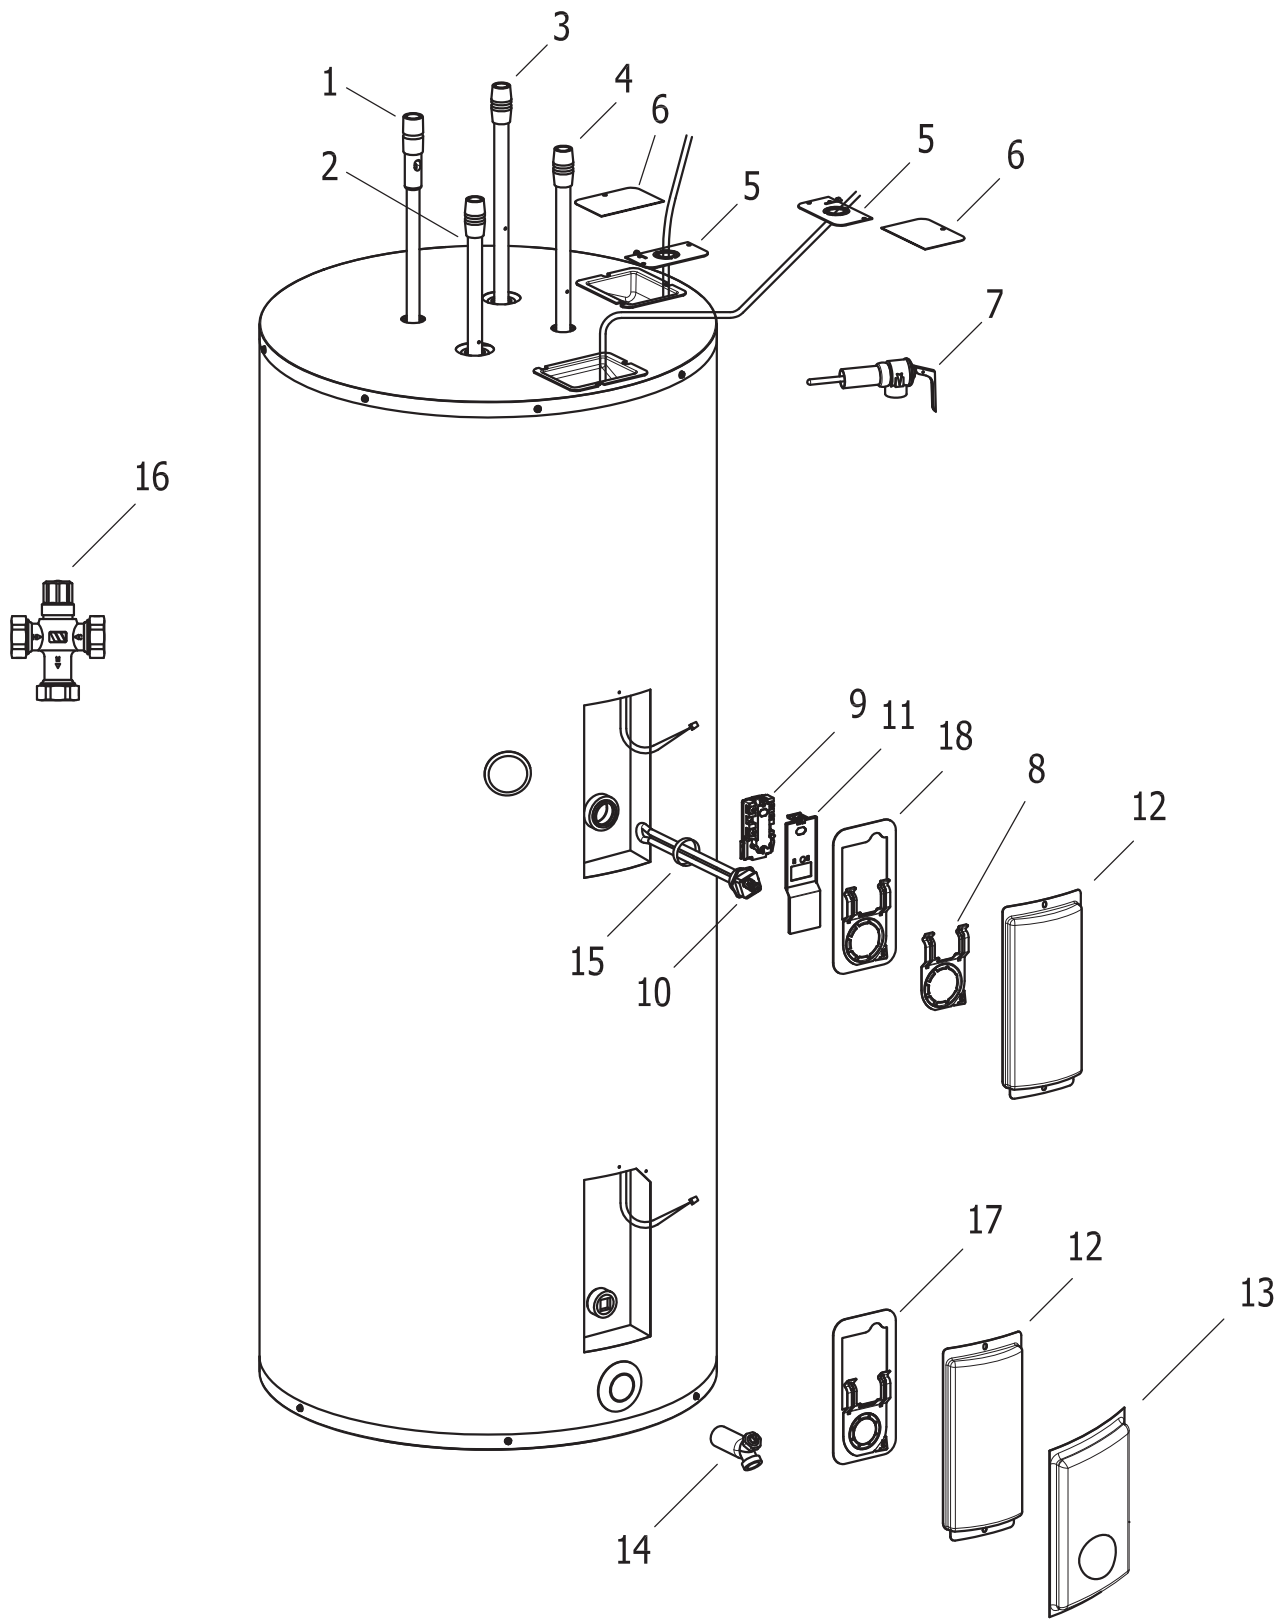

As required by the state of California Proposition 65.

Item	Description	Model	Model	Model
		MS65R*SS	MS80R*SS	MS120R*SS
1	Hot Outlet Anode Magnesium	224-47776-12	224-47776-13	224-47776-19
2	Dip Tube Pump Suction Polypropylene Polysulfone	229-51534-06	229-51534-06	229-51534-18
3	Dip Tube Collector Return Polypropylene Polysulfone	229-51534-05	229-51534-05	229-51534-17
4	Dip Tube Cold Water Inlet Polypropylene Polysulfone	229-51230-23	229-51230-23	229-51230-22
5	Cover Conduit/Ground	243-39451-00	243-39451-00	243-39451-00
6	Cover Junction Box	243-39452-00	243-39452-00	243-39452-00
7	T&P Valve	230-40594-02	230-40594-02	230-40594-02
8	Solar/Thermostat Mounting Bracket	415-50689-00 <sup>1</sup>	415-50689-00 <sup>1</sup>	415-50689-00 <sup>1</sup>
9	Thermostat with High Limit	219-50691-00	219-50691-00	219-50691-00
10	Heating Element 240V/4500W	415-48642-00	415-48642-00	415-48642-00
11	Thermostat Protector	223-40399-00	223-40399-00	223-40399-00
12	Access Cover	243-36618-02	243-36618-02	243-36618-02
13	Access Cover w/Collector Supply Opening	- - -	243-41246-00	243-41246-00
14	Brass Drain Valve	265-42351-02	265-42351-02	265-42351-02
15	Element Gasket	223-34019-00	223-34019-00	223-34019-00
16	ASSE Approved Mixing Valve	239-51778-00	239-51778-00	239-51778-00
17	Solar Bracket	243-51282-01 <sup>2</sup>	243-51282-01 <sup>2</sup>	243-51282-01 <sup>2</sup>
18	Solar/Thermostat Mounting Bracket	243-51282-02 <sup>2</sup>	243-51282-02 <sup>2</sup>	243-51282-02 <sup>2</sup>