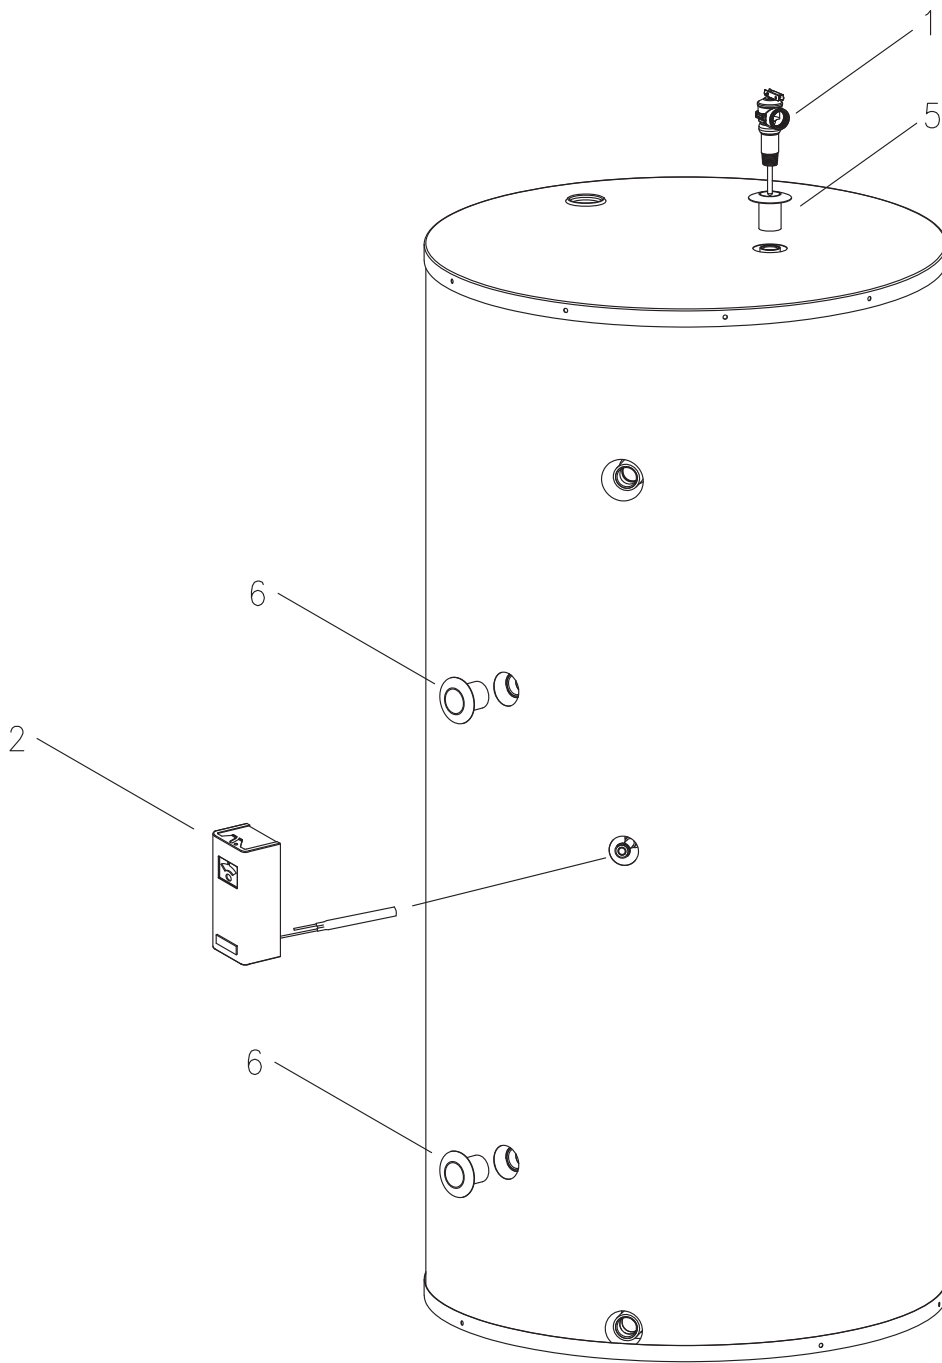

BRADFORD WHITE[®]
W A T E R H E A T E R S

**INDIRECT WATER HEATER
REPLACEMENT PARTS LIST**

**PowerStor Series[™] SS
Single-Wall Indirect Water Heater Models**

SS-(30,40,50,75,120)-L

Includes Hydrojet[®]
Total Performance System

***Effective: April, 2018
ECO 8105***

**NOTE: BOTH MODEL AND SERIAL
NUMBERS ARE REQUIRED FOR
ORDERING REPLACEMENT PARTS**

Dimensions and specifications
subject to change without notice.

Item	Description	Model	Model	Model	Model
		SS-30-L	SS-40-L	SS-50-L	SS-75-L
1	T&P Relief Valve	230-40594-02	230-40594-02	230-40594-02	230-40594-02
2	Aquastat	233-43381-00	233-43381-00	233-43381-00	233-43381-00
3	Drain Valve	227-48070-01	227-48070-01	227-48070-01	227-48070-01
4	Diptube	229-52964-01	229-52964-02	229-52964-03	229-52964-04
5	T&P/Drain Escutcheon	239-52963-00	239-52963-00	239-52963-00	239-52963-00
6	Coil Fitting Escutcheon	239-52966-00	239-52966-00	239-52966-00	239-52966-00

Item	Description	Model
		SS-120-L
1	T&P Relief Valve	230-40594-02
2	Aquastat	233-43381-00
3	Drain Valve	N/A
4	Diptube	N/A
5	T&P/Drain Escutcheon	239-52963-00
6	Coil Fitting Escutcheon	239-52966-00

United States