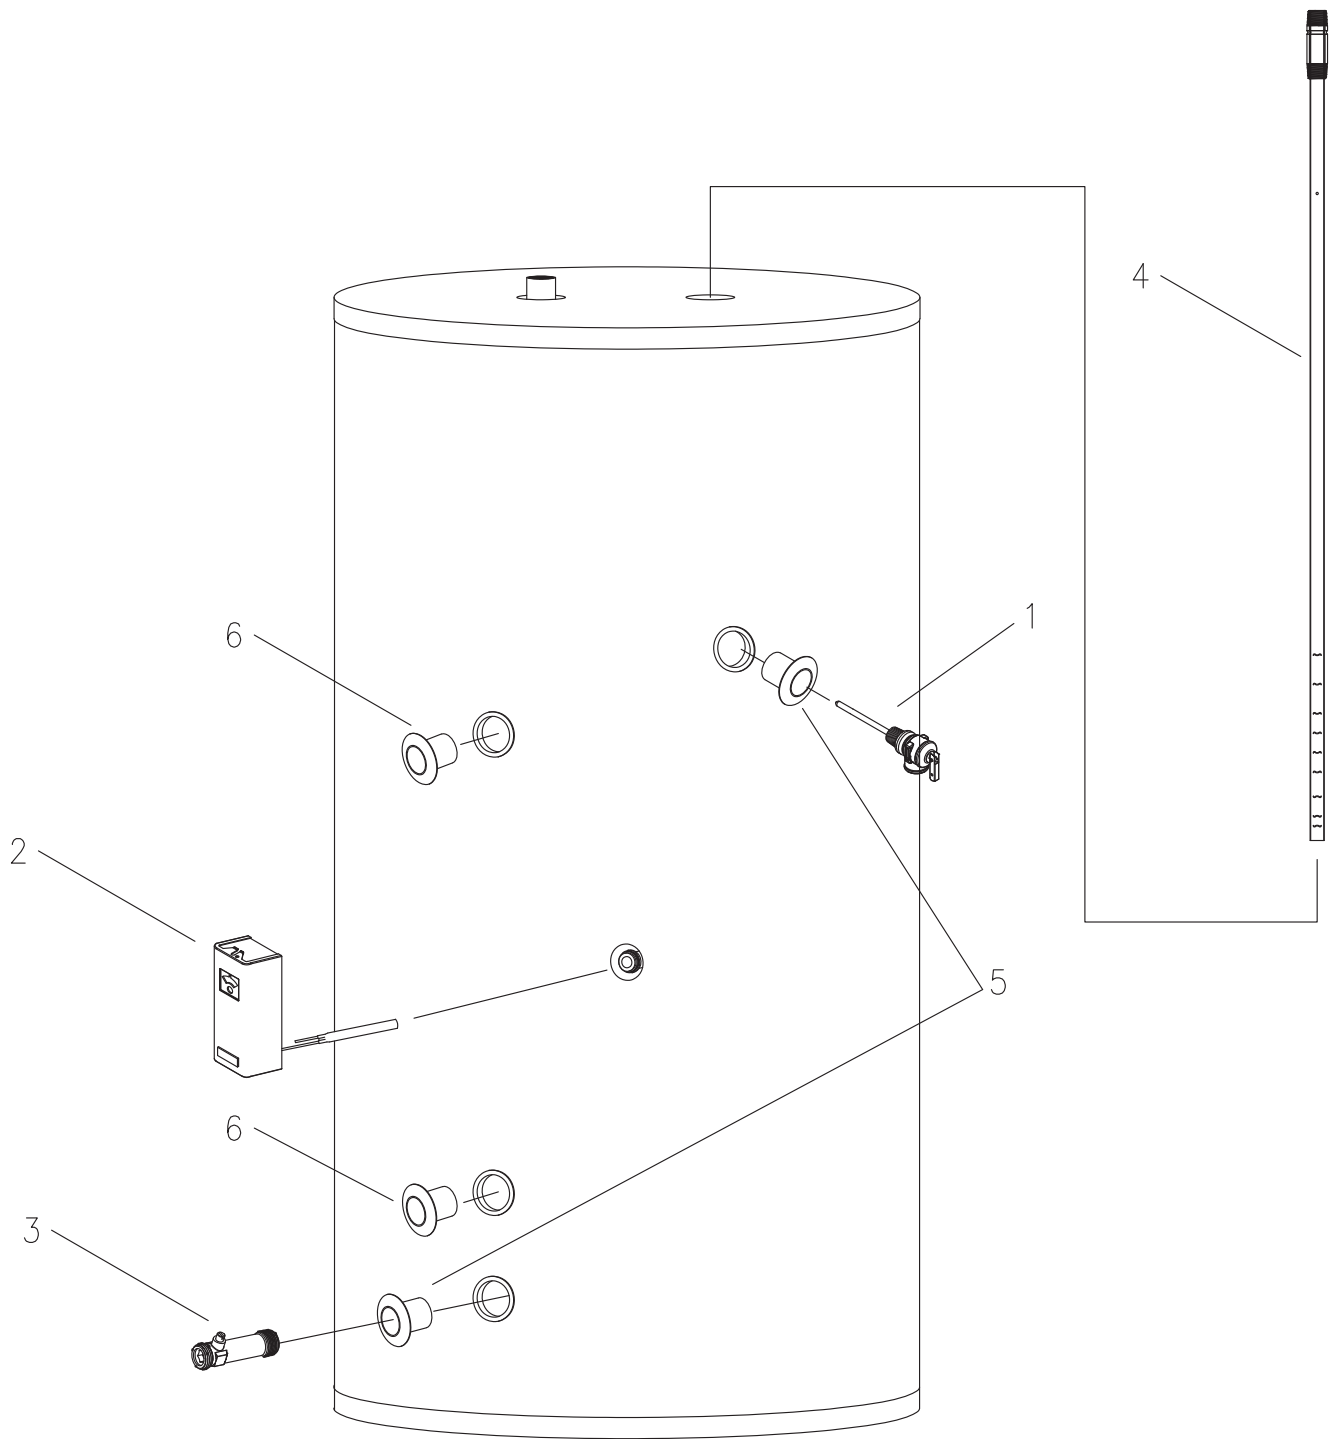

BRADFORD WHITE[®]
W A T E R H E A T E R S

**INDIRECT WATER HEATER
REPLACEMENT PARTS LIST**

**PowerStor Series[™] SS
Single-Wall Indirect Water Heater Models**

SS-(30,40,50,75,120)-L

Includes Hydrojet[®]
Total Performance System

***Effective: April, 2018
ECO 8105***

**NOTE: BOTH MODEL AND SERIAL
NUMBERS ARE REQUIRED FOR
ORDERING REPLACEMENT PARTS**

Dimensions and specifications
subject to change without notice.

Item	Description	Model	Model	Model	Model
		SS-30-L	SS-40-L	SS-50-L	SS-75-L
1	T&P Relief Valve	230-40594-02	230-40594-02	230-40594-02	230-40594-02
2	Aquastat	233-43381-00	233-43381-00	233-43381-00	233-43381-00
3	Drain Valve	227-48070-01	227-48070-01	227-48070-01	227-48070-01
4	Diptube	229-52964-01	229-52964-02	229-52964-03	229-52964-04
5	T&P/Drain Escutcheon	239-52963-00	239-52963-00	239-52963-00	239-52963-00
6	Coil Fitting Escutcheon	239-52966-00	239-52966-00	239-52966-00	239-52966-00

Item	Description	Model
		SS-120-L
1	T&P Relief Valve	230-40594-02
2	Aquastat	233-43381-00
3	Drain Valve	N/A
4	Diptube	N/A
5	T&P/Drain Escutcheon	239-52963-00
6	Coil Fitting Escutcheon	239-52966-00

United States